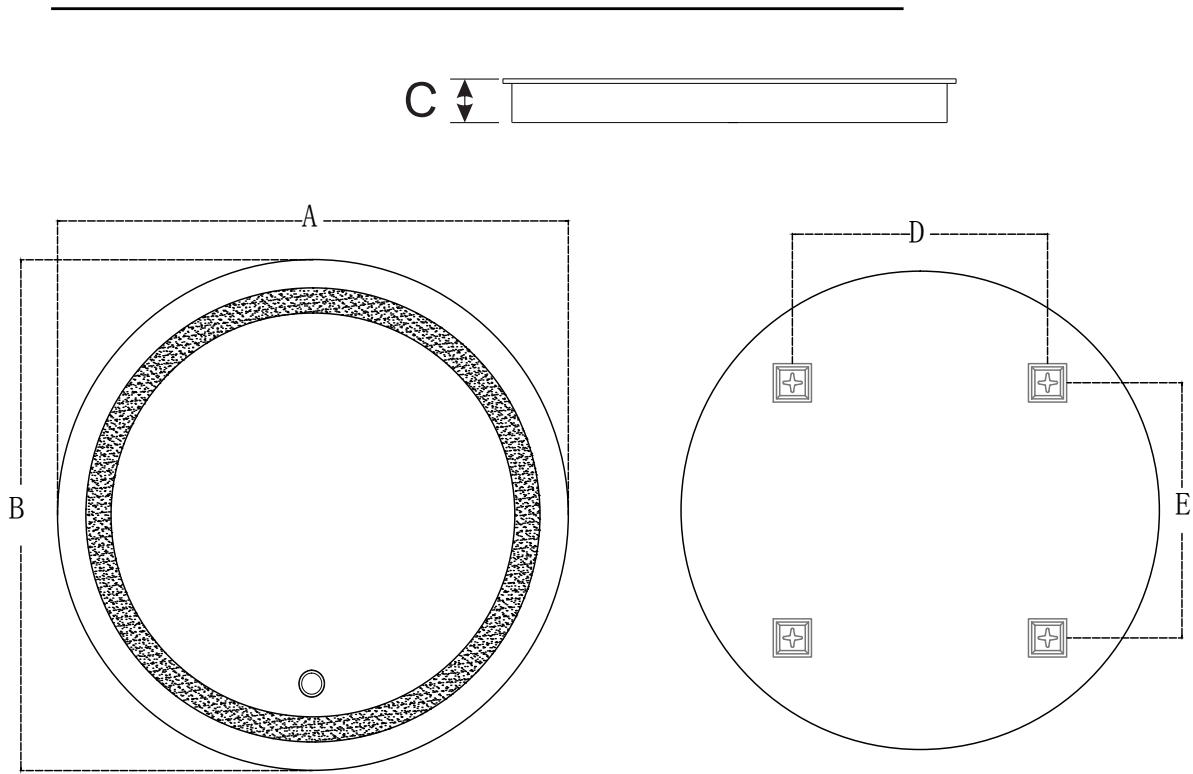

STEP3. Connect to the main supply

STEP4. Hang up the Mirror on the wall

# Installation Dimensions:

MODEL	A (inch)	B (inch)	C (inch)	Hanged Vertically		Hanged Horizontally		Color temperature	LED length/M	Drive the wattage
				D (inch)	E (inch)	F (inch)	G (inch)			
MRE22828	28	28	1.93	11.8	11.8	11.8	11.8	4200K/3000K/6400K	1.56	35W
MRE23232	32	32	1.93	15.74	15.74	15.74	15.74	4200K/3000K/6400K	1.87	35W
MRE23636	36	36	1.93	19.68	19.68	19.68	19.68	4200K/3000K/6400K	2.18	50W
MRE24242	42	42	1.93	23.62	23.62	23.62	23.62	4200K/3000K/6400K	2.68	50W